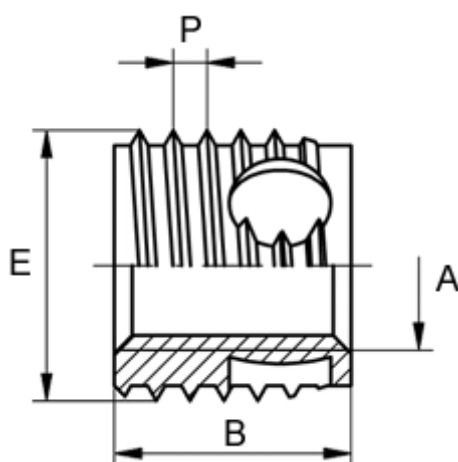

Article number: 12337000040500
Description: KLEE-coil 337 000 040.500
M4 St. steel 1.4305

Measures

Female thread A	= M4
Length B	= 6
Male thread E	= 6.5
Min hole depth blind hole	= 8
Thread pitch P	= 0.80
Type	= 337 000 040 ...